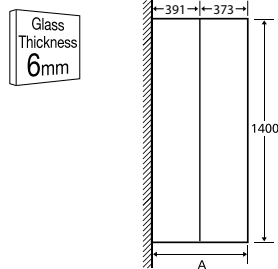

£268.00

MODUS 800
800mm single curved bath screen
- 6mm thickness glass
- height 1400mm x width 800mm
- universally handed

Glass
Thickness
6mm

SINGLE CURVED BATH SCREEN

o/c: QMODB580 (12552)

£205.00

MODUS 800
800mm single rectangular bath screen
- 6mm thickness glass
- height 1400mm x width 800mm
- universally handed

Glass
Thickness
6mm

SINGLE RECTANGULAR BATH SCREEN

o/c: QMODRBS (12551)

£205.00

A min 1000mm
A max 1020mm

A min 800mm
A max 820mm

A min 800mm
A max 820mm

GENOA 800
800mm double frameless bath screen
- 6mm thickness glass
- height 1400mm x width 800mm
- universally handed

DOUBLE FRAMELESS BATH SCREEN
1400 x 800mm

o/c: QGENBS80 (12537)

£328.00

A min 800mm A max 820mm

GENOA 1200
1200mm triple frameless bath screen
- 6mm thickness glass
- height 1400mm x width 1200mm
- universally handed