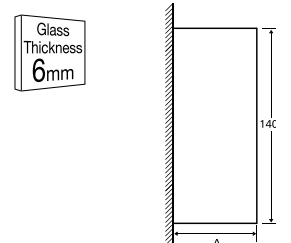

DOUBLE FRAMELESS BATH SCREEN
1400 x 800mm

o/c: QGENBS80 (12537)

£328.00

A min 800mm A max 820mm

GENOA 1200
1200mm triple frameless bath screen
- 6mm thickness glass
- height 1400mm x width 1200mm
- universally handed

TRIPLE FRAMELESS BATH SCREEN
1400 x 1200mm

o/c: QGENBS120 (12538)

£446.00

A min 1200mm A max 1220mm

ROMA
frameless bath screen with hinged panel
- 8mm toughened glass
- height 1550mm
- includes 1200mm support & bar
(can be cut down for narrower baths)
- easy clean glass

FRAMELESS BATH SCREEN WITH HINGED PANEL

o/c: QROMABS15 (14447)

£444.00

A min 1310mm A max 1330mm

GENOA 600
600mm single frameless bath screen
- 6mm thickness glass
- height 1400mm x width 600mm
- universally handed