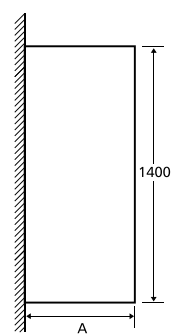

Glass
Thickness
6mm

SINGLE RECTANGULAR BATH SCREEN

o/c: QMODRBS (12551)

£205.00

A min 1000mm
A max 1020mm

A min 800mm
A max 820mm

A min 800mm
A max 820mm

GENOA 800
800mm double frameless bath screen
- 6mm thickness glass
- height 1400mm x width 800mm
- universally handed