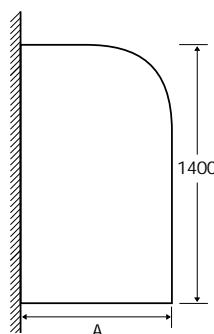

Glass
Thickness
6mm

SINGLE RECTANGULAR BATH SCREEN

o/c: QMODRBS (12551)

£205.00

A min 1000mm
A max 1020mm

A min 800mm
A max 820mm

A min 800mm
A max 820mm

GENOA 800
800mm double frameless bath screen
- 6mm thickness glass
- height 1400mm x width 800mm
- universally handed