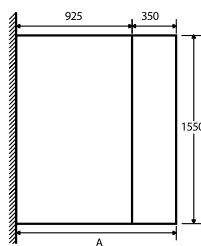

TRIPLE FRAMELESS BATH SCREEN
1400 x 1200mm

o/c: QGENBS120 (12538)

£446.00

A min 1200mm A max 1220mm

ROMA
frameless bath screen with hinged panel
- 8mm toughened glass
- height 1550mm
- includes 1200mm support & bar
(can be cut down for narrower baths)
- easy clean glass