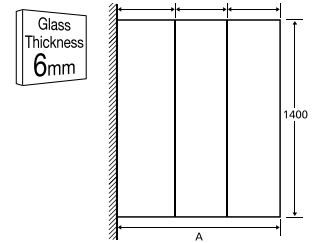

DOUBLE FRAMELESS BATH SCREEN
1400 x 800mm

o/c: QGENBS80 (12537)

£328.00

A min 800mm A max 820mm

GENOA 1200
1200mm triple frameless bath screen
- 6mm thickness glass
- height 1400mm x width 1200mm
- universally handed

TRIPLE FRAMELESS BATH SCREEN
1400 x 1200mm

o/c: QGENBS120 (12538)

£446.00

A min 1200mm A max 1220mm