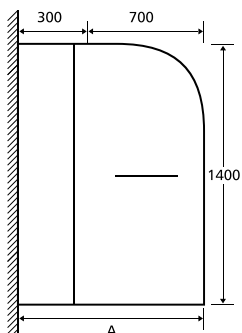

A min 1000mm
A max 1020mm